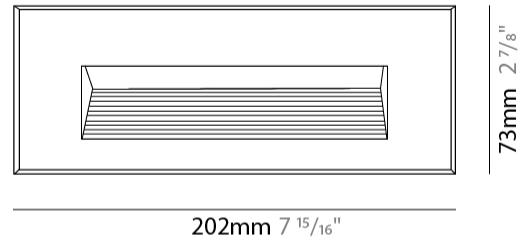

GENERAL

Series: New Green
Subseries: New Green M
Brand: Side
Division: Exterior
Mounting Type: Recessed
Mounting Location: Wall
Subcategory: Step Light

PHYSICAL

Shape: Rectangle
Length (mm): 202
Length (in): 7 ¹⁵/₁₆
Width (mm): 73
Width (in): 2 ⁷/₈
Height (mm): 65
Height (in): 2 ⁹/₁₆
Min. Recessing Depth (mm): 70
Min. Recessing Depth (in): 2 ³/₄
Light Distribution: Asymmetric
Weight (kg): 0.8
Weight (lbs): 1.76
Diffuser: Clear tempered glass
Gasket: Silicone rubber
Fixture Finish: WHI / BLK / GRY
Fixture Material: Aluminum Die Cast

ELECTRICAL

Lamp Type: LED (Zhaga Standard)
Input Wattage (W): 3.65
Total Output Wattage (W): 2.97
Dimming: Non-Dimmable
Driver Included: No
Driver Location: Remote
Driver Type: Constant Current - 120Vac
Driver Class: Class 2
Input Voltage (V): 120 - 277
Constant Current (MA): 350
Upon Request: 0-10Vdc dimming / Phase dimming 120Vac / Non-dimming 120/277Vac

LED

Color Temperature (°K): 3000 / 4000
Max. Delivered Lumen (lm): 195.7 / 204.4
Nominal Lumen (lm): 450 / 470
CRI: >90 CRI
Lamp Life (hrs): 50000

OPTICAL

Optic°: Asymmetrical

RATINGS AND CERTIFICATIONS

Certified By: Certified for North American Standards
IP rating: IP65
IK Rating: IK07

PROJECT
TYPE
SPECIFIER
QUANTITY
DATE